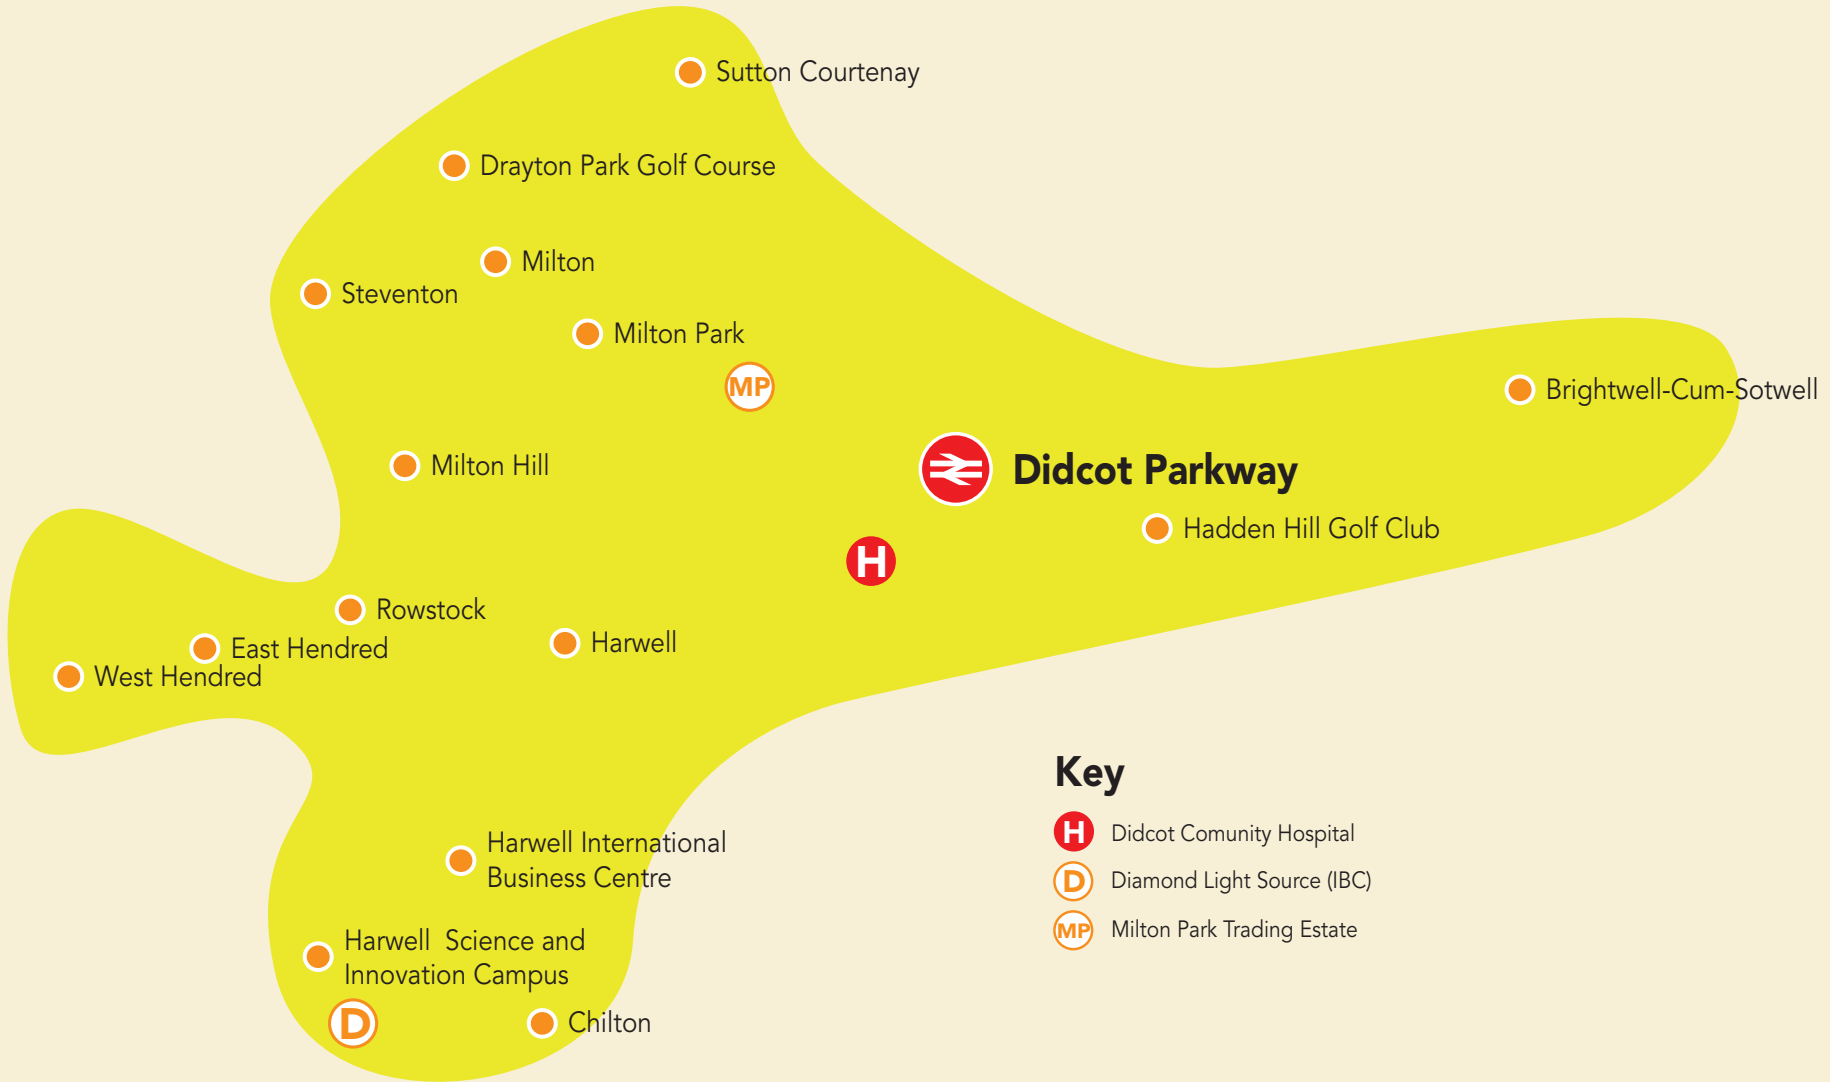

in Didcot

Key

- Didcot Community Hospital
- Diamond Light Source (IBC)
- Milton Park Trading Estate